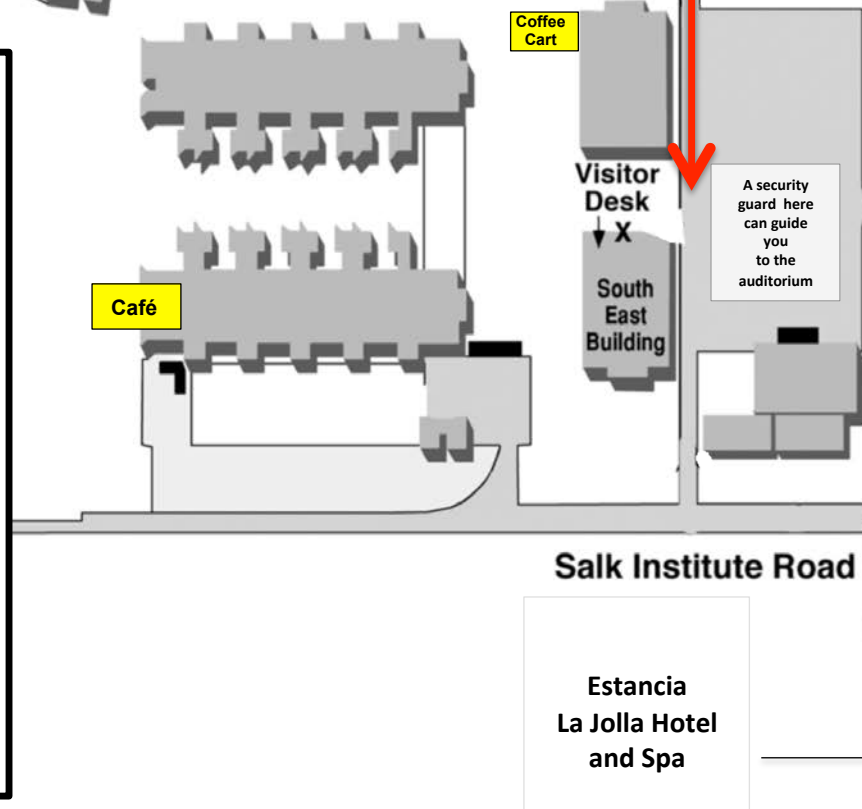

Torrey Pines
Gliderport

Gravel Parking Lot
Park Here

N. Torrey Pines Scenic Drive

N. Torrey Pines Road

DIRECTIONS

- From N. Torrey Pines Road, turn west at N. Torrey Pines Scenic Drive.
- Turn left into Salk Parking Lot.
- Get dropped off at the open gate between the two main buildings.
- Enter South East Building, on your left.
- Take elevator or stairs to lower level, where the Auditorium is.

**DROP OFF
DIRECTIONS**

Salk Institute Road

Estancia
La Jolla Hotel
and Spa

DROP-OFF