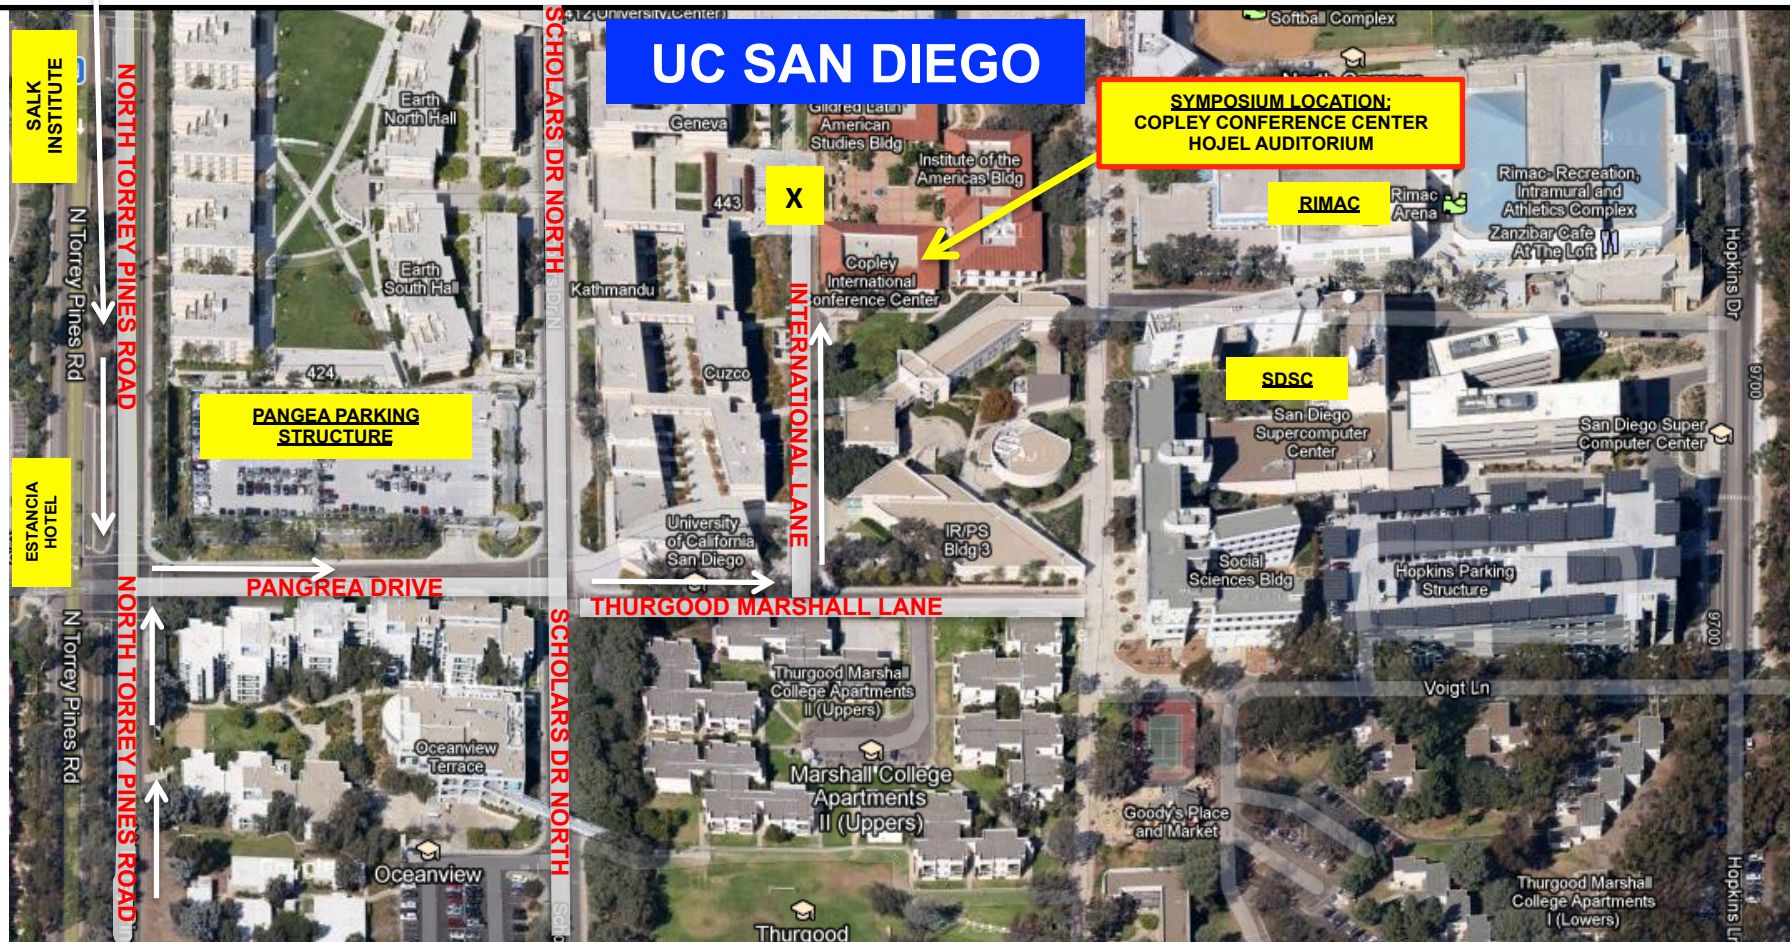

DROP-OFF DIRECTIONS

CARTA SYMPOSIUM

BIRTH TO GRANDMOTHERHOOD: CHILDREARING IN HUMAN EVOLUTION

FRIDAY, FEBRUARY 21, 2014; 1:00-5:30 PM; UCSD: HOJEL AUDITORIUM/COPLEY CONFERENCE CENTER

Directions (from the north):

- From I-5 south, exit at Genesee Avenue and turn right (west).
- Turn Left at N. Torrey Pines Rd.
- Turn Left at Pangea Drive. Follow directions.

Directions (from the south):

- From I-5 north, exit at La Jolla Village Drive and go left (west).
- Continue as LJVD becomes N. Torrey Pines Road.
- Turn right at Pangea Drive. Follow directions.

- Continue east on Pangea Drive as it becomes Thurgood Marshall Lane.
- Turn left at International Lane.
- Copley Conference Center will be on the right at the end of International Lane, to drop off area. **X**

NOTE: If using GPS, follow directions to Estancia Hotel and Spa, and instead of turning west at light towards hotel, turn east on Pangea Drive.