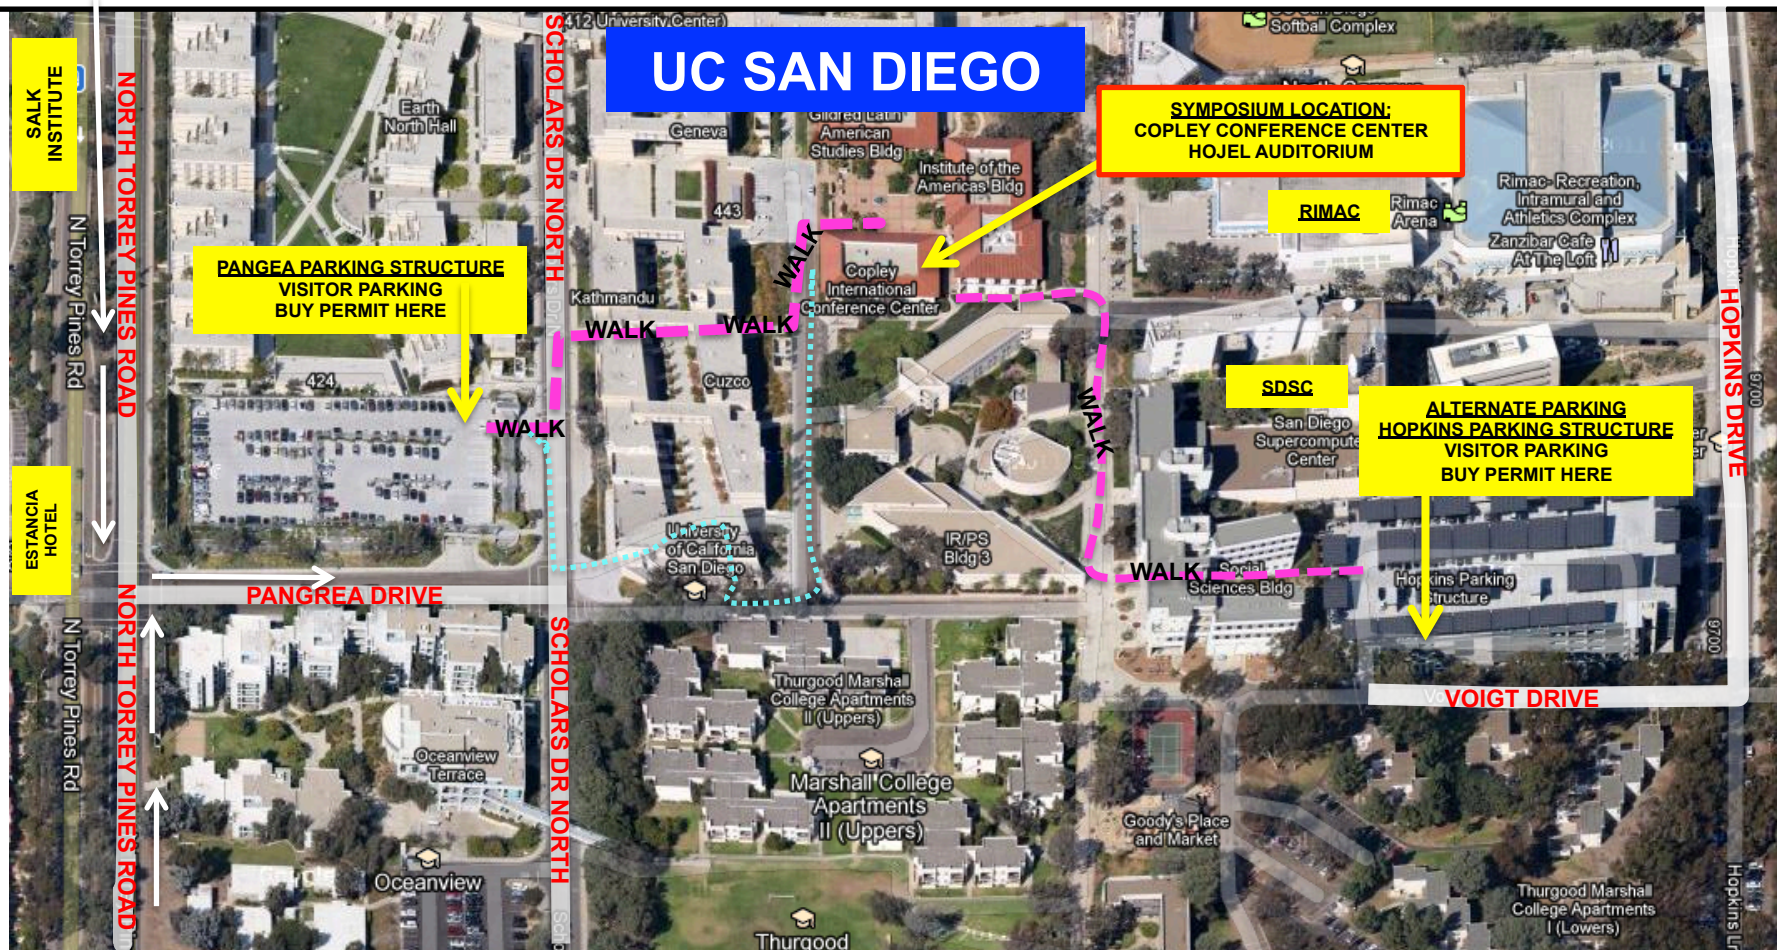

PARKING DIRECTIONS

CARTA SYMPOSIUM

BIRTH TO GRANDMOTHERHOOD: CHILDREARING IN HUMAN EVOLUTION

FRIDAY, FEBRUARY 21, 2014; 1:00-5:30 PM; UCSD: HOJEL AUDITORIUM/COPLEY CONFERENCE CENTER

Directions (from the north):

- From I-5 south, exit at Genesee Avenue and turn right (west).
- Turn Left at N. Torrey Pines Rd.
- Turn Left at Pangea Drive.
- Follow signs to UCSD Pangea Parking Structure & purchase parking permit.
- Follow pedestrian signs to Hojel Auditorium (<1/4 mile/~5 minutes), using stairs (●●●●●) or elevator (●●●●●).

Directions (from the south):

- From I-5 north, exit at La Jolla Village Drive and go left (west)
- Continue as LJVD becomes N. Torrey Pines Road.
- Turn right at Pangea Drive.
- Follow signs to UCSD Pangea Parking Structure & purchase parking permit.
- Follow pedestrian signs to Hojel Auditorium (<1/4 mile/~5 minutes), using stairs (●●●●●) or elevator (●●●●●).

NOTE: If using GPS, follow directions to Estancia Hotel and Spa, and instead of turning west at light towards hotel, turn east on Pangea Drive.